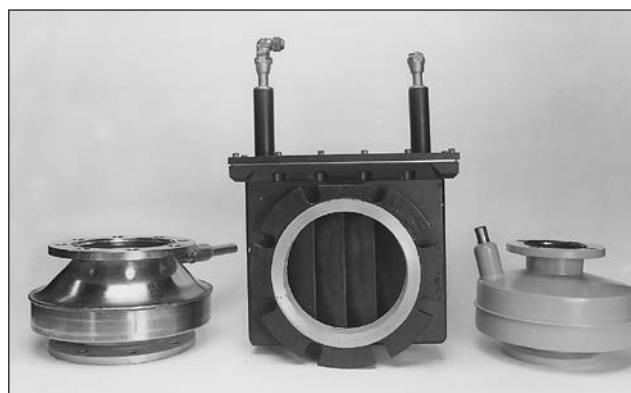

DIFFUSION PUMPS

ANSI/ASA REFERENCE

ANSI/ASA	OD	BCD	# OF BOLTS
2 lt. weight	4.00"	3.312"	6
2	6.00"	4.750"	4
4	9.00"	7.500"	8
6	11.00"	9.500"	8
10	16.00"	14.250"	12
16	23.50"	21.250"	16
20	27.50"	25.00"	20

Varian 316-4

CVC BC-61

Varian 325

AUTOMATIC SEQUENCERS

MFG	MODEL	DESCRIPTION	PRICE
NRC	NRC-703	Operates 4 valves with signal for TC Tube 531	$1200.00
Varian	971-1015	Same as NRC-703	1200.00
Varian	971-1016	DP System Valve Control	1200.00
Varian	980-6100	Cryo Pump System Valve Control	1000.00
Comptech	--	For Cryopump System	600.00

Rebuilt equipment is completely reconditioned and comes with our standard one year warranty against defective parts and workmanship. Rebuilt items are subject to availability. Please call for stock.