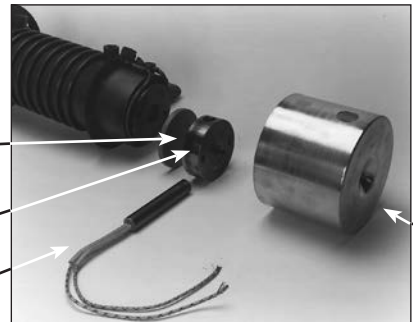

## Varian-Style Parts, New

VHS-10 Splash Shield Bottom

Aluminum Cover Box

VHS-6 Bottom

What used to be a breakable, ceramic piece, is now made available in Teflon® from Duniway Stockroom Corp.

#1) Heater Back - SST 1/4" thick, faces the bottom cover on diffusion pump.

#2) Heater Insulation - 1/4" thick alumino-silicate ceramic fiber.

#3) Heater Front - SST .035" thick, faces the stovetop type heater.

Aluminum Block

Steel Platen

Heater

Bottom

Duniway Stockroom Corp. • 1305 Space Park Way, Mountain View, CA 94043