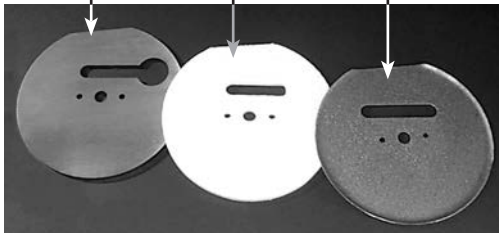

## Varian-Style Parts, New

VHS-10 Splash Shield Bottom

Aluminum Cover Box

VHS-6 Bottom

What used to be a breakable, ceramic piece, is now made available in Teflon® from Duniway Stockroom Corp.

#1) Heater Back - SST 1/4" thick, faces the bottom cover on diffusion pump.

#2) Heater Insulation - 1/4" thick alumino-silicate ceramic fiber.

#3) Heater Front - SST .035" thick, faces the stovetop type heater.

Aluminum Block

Steel Platen

Heater

Bottom

Duniway Stockroom Corp. • 1305 Space Park Way, Mountain View, CA 94043