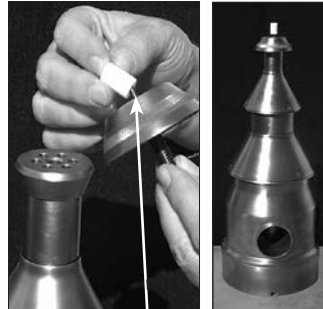

## Varian-Style Parts, New

VHS-10 Splash Shield Bottom

Aluminum Cover Box

VHS-6 Bottom

What used to be a breakable, ceramic piece, is now made available in Teflon® from Duniway Stockroom Corp.

#1) Heater Back - SST 1/4" thick, faces the bottom cover on diffusion pump.

#2) Heater Insulation - 1/4" thick alumino-silicate ceramic fiber.

#3) Heater Front - SST .035" thick, faces the stovetop type heater.

Aluminum Block

Steel Platen

Heater

Bottom

Duniway Stockroom Corp. • 1305 Space Park Way, Mountain View, CA 94043