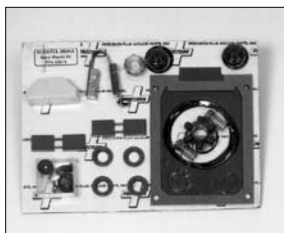

MECHANICAL PUMPS

Rebuild Kits - Alcatel-Style & Edwards-Style

ALCATEL-STYLE **MINOR KIT INCLUDES:**

Coupling element, c-clips, washer, necessary o-rings, gaskets, valves, shaft seals.

ALCATEL-STYLE ("A" SERIES) **MAJOR KIT INCLUDES:**

Coupling element, c-clips, washer, necessary o-rings, gaskets, valves, shaft seals, sight glass, springs, pins, vanes.

Alcatel-Style Major Kit

ALCATEL-STYLE (PASCAL SERIES) **MAJOR KIT INCLUDES:**

Coupling element, c-clips, washer, necessary o-rings, gaskets, valves, shaft seals, sight glass, oil pump valves, vanes.

EDWARDS-STYLE **MINOR KIT INCLUDES:**

O-rings, gaskets, shaft seals, springs, rubber valves, filter assemblies, seal washers, waved distributor washer.

EDWARDS-STYLE **MAJOR KIT INCLUDES:**

O-rings, gaskets, shaft seals, rubber valves, blades, filter assemblies blade pins, c-clips, bearings, sight glass.

ALCATEL-STYLE "SD" SERIES (GRAY/WHITE PUMPS)

DUNIWAY PART #	DESCRIPTION	PRICE
MIN-2005-21SD	Minor Rebuild Kit, Alcatel Model 2005-21SD	$95.00
MAJ-2005SD	Major Rebuild Kit, Alcatel Model 2005SD	224.00
MAJ-2010SD	Major Rebuild Kit, Alcatel Model 2010SD	242.00
MAJ-2015SD	Major Rebuild Kit, Alcatel Model 2015SD	260.00
MAJ-2021SD	Major Rebuild Kit, Alcatel Model 2021SD	297.00

ALCATEL-STYLE PASCAL SERIES (ORANGE/BLACK PUMPS)

DUNIWAY PART #	DESCRIPTION	PRICE
MIN-2005-21	Minor Rebuild Kit, Alcatel Model 2005-21	$104.00
MAJ-2005	Major Rebuild Kit, Alcatel Model 2005	229.00
MAJ-2010	Major Rebuild Kit, Alcatel Model 2010	240.00
MAJ-2015	Major Rebuild Kit, Alcatel Model 2015	271.00
MAJ-2021	Major Rebuild Kit, Alcatel Model 2021	292.00

ALCATEL-STYLE "A" SERIES

DUNIWAY PART #	DESCRIPTION	PRICE
MIN-52610	Minor Rebuild Kit, Alcatel Models: 2004A, 2008A, 2012A,2020A	$85.00
MIN-52624	Minor Rebuild Kit, Alcatel Models: 2004AC, 2008AC, 2012AC,2020AC	202.00
MAJ-52614	Major Rebuild Kit, Alcatel Model 2004A	225.00
MAJ-52614AC	Major Rebuild Kit, Alcatel Model 2004AC	227.00
MAJ-52613	Major Rebuild Kit, Alcatel Model 2008A	211.00
MAJ-52626	Major Rebuild Kit, Alcatel Model 2008AC	427.00
MAJ-52611	Major Rebuild Kit, Alcatel Model 2012A	229.00
MAJ-52625	Major Rebuild Kit, Alcatel Model 2012AC	433.00
MAJ-52982	Major Rebuild Kit, Alcatel Model 2020A	222.00
MAJ-52984	Major Rebuild Kit, Alcatel Model 2020AC	438.00
MIN-54285	Minor Rebuild Kit, Alcatel Model 2033A	137.00
MAJ-54288	Major Rebuild Kit, Alcatel Model 2033A	286.00
MIN-54286	Minor Rebuild Kit, Alcatel Model 2033AC	324.00
MAJ-54289	Minor Rebuild Kit, Alcatel Model 2033AC	514.00
MIN-54485	Minor Rebuild Kit, Alcatel Model 2063A	184.00
MAJ-54487	Major Rebuild Kit, Alcatel Model 2063A	375.00
MIN-54488	Minor Rebuild Kit, Alcatel Model 2063AC	379.00
MAJ-54489	Minor Rebuild Kit, Alcatel Model 2063AC	563.00

The kits shaded also include the anti-suckback lever.

EDWARDS-STYLE