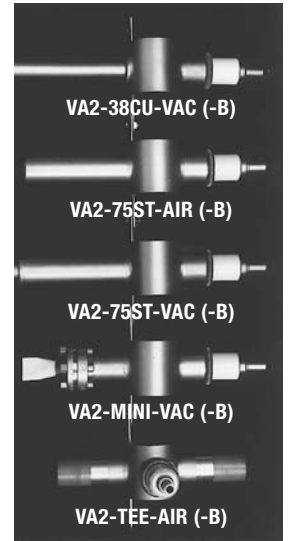

## Varian-Style Appendage Pumps & Magnets

### VARIAN-STYLE MINI PUMPS

DUNIWAY PART #	DESCRIPTION	PRICE
<b>VA1-CU-A-AIR</b>	Varian-Style Mini Ion Pump: 90°, 0.38" CU Port, no Magnet, at Atmosphere	\$368.00
<b>VA1-ST-A-AIR</b>	Varian-Style Mini Ion Pump: 90°, 0.38" ST Port, no Magnet, at Atmosphere	368.00
<b>VA1-CU-A-VAC</b>	Varian-Style Mini Ion Pump: 90°, 0.38" CU Port, no Magnet, Under Vacuum	388.00
<b>VA1-CU-L-AIR</b>	Varian-Style Mini Ion Pump: 180°, 0.38" CU Port, no Magnet, at Atmosphere	368.00
<b>VA1-ST-L-AIR</b>	Varian-Style Mini Ion Pump: 180°, 0.38" ST Port, no Magnet, at Atmosphere	368.00
<b>VA1-ST-L-VAC</b>	Varian-Style Mini Ion Pump: 180°, 0.38" ST Port, no Magnet, Under Vacuum	388.00
<b>VA1-CU-L-VAC</b>	Varian-Style Mini Ion Pump: 180°, 0.38" CU Port, no Magnet, Under Vacuum	388.00

### VARIAN-STYLE 2 L/S PUMPS

DUNIWAY PART #	DESCRIPTION	PRICE
<b>VA2-38CU-VAC-B</b>	Varian-Style 2 L/S Pump, 0.38" CU Port, Magnet Bracket, No Magnet, Under Vacuum	\$390.00
<b>VA2-38CU-VAC</b>	Varian-Style 2 L/S Pump, 0.38" CU Port, No Magnet, Under Vacuum	390.00
<b>VA2-75ST-AIR-B</b>	Varian-Style 2 L/S Pump, 0.75" ST Port, Magnet Bracket, No Magnet, at Atmosphere	345.00
<b>VA2-75ST-AIR</b>	Varian-Style 2 L/S Pump, 0.75" ST Port, No Magnet, at Atmosphere	345.00
<b>VA2-75ST-VAC-B</b>	Varian-Style 2 L/S Pump, 0.75" ST Port, Magnet Bracket, No Magnet, Under Vacuum	390.00
<b>VA2-75ST-VAC</b>	Varian-Style 2 L/S Pump, 0.75" ST Port, no Magnet, Under Vacuum	390.00
<b>VA2-MINI-VAC-B</b>	Varian-Style 2 L/S Pump, 0.75" ST Port, Mini CFF, Magnet Bracket, no Magnet, Under Vacuum	415.00
<b>VA2-MINI-VAC</b>	Varian-Style 2 L/S Pump, 0.75" ST Port, Mini CFF, No Magnet, Under Vacuum	415.00
<b>VA2-TEE-AIR-B</b>	Varian-Style 2 L/S Pump, 2X 0.75" ST Port, Magnet Bracket, no Magnet, at Atmosphere	435.00
<b>VA2-TEE-AIR</b>	Varian-Style 2 L/S Pump, 2X 0.75" ST Port, No Magnet, at Atmosphere	435.00