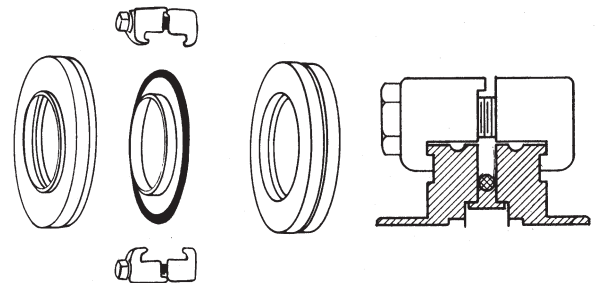

HARDWARE

ISO Large Flanges

- Flanges and Bolts are 304 Stainless Steel
- Claw-Clamps are Aluminum

HARDWARE

Clamp Flange OD

Bolted Flange OD

TUBE OD CLAMP FLANGE OD BOLTED FLANGE OD	NW63 95MM 130MM	2.50" 3.74" 5.12"	NW100 130MM 165MM	4.00" 5.12" 6.50"	NW160 180MM 225MM	6.00" 7.09" 8.86"	NW200 240MM 285MM	8.00" 9.45" 11.22"
1. LF Double Claw Clamp	LF63-DCC	\$6.00	LF100-DCC	\$6.00	LF160-DCC	\$6.00	LF200-DCC	\$6.00
2. LF Single Claw Clamp	LF63-SCC	5.00	LF100-SCC	5.00	LF160-SCC	6.00	LF200-SCC	6.00
3. Double Flange, Bolt (price/set)	LF63-BDF (4)	6.50	LF100-BDF (8)	13.00	LF160-BDF (8)	22.00	LF200-BDF (12)	28.00
4. Tapped Flange, Bolt (price/set)	LF63-BTF (4)	3.50	LF100-BTF (8)	7.00	LF160-BTF (8)	13.50	LF200-BTF (12)	20.00
5. Centering Ring Assembly, SST	LF63-CR	45.00	LF100-CR	60.00	LF160-CR	74.00	LF200-CR	105.00
6. Centering Ring Assembly, Alum.	LF63-CRA	29.00	LF100-CRA	35.00	LF160-CRA	45.00	LF200-CRA	60.00
7. Viton™ O-Ring, Replacement	LF63-OV	8.00	LF100-OV	11.00	LF160-OV	19.00	LF200-OV	24.00
8. Rotatable Ring, Bolt	LF63-BRR	100.00	LF100-BRR	150.00	LF160-BRR	300.00	LF200-BRR	380.00
9. Short Weld Flange	LF63-250	50.00	LF100-400	70.00	LF160-600	105.00	LF200-800	165.00
10. Long Butt Flange (Half Nipple)	LF63-HN	110.00	LF100-HN	120.00	LF160-HN	155.00	LF200-HN	220.00
11. Blank Flange, SST	LF63-FB	50.00	LF100-FB	75.00	LF160-FB	100.00	LF200-FB	176.00
12. Weld Flange-Bolted	LF63-B250	80.00	LF100-B400	121.00	LF160-B600	255.00	LF200-B800	300.00
14. LF Nipple	LF63-NP	175.00	LF100-NP	225.00	LF160-NP	390.00	LF200-NP	525.00
15. LF to KF Reducer	LF63XKF40	130.00	LF100XKF25	180.00	LF160XKF40	210.00	---	---
	LF63XKF50	140.00	LF100XKF40	185.00	LF160XKF50	215.00	---	---
	---	---	LF100XKF50	190.00	---	---	---	---
16. LF to LF Reducer	LF63XLF100	220.00	LF100XLF160	300.00	---	---	LF200XLF100	380.00
	LF63XLF160	280.00	---	---	---	---	LF200XLF160	400.00
17. LF to CFF	LF63X450	200.00	LF100X600	265.00	LF160X800	385.00	LF200X1000	610.00
18. LF to ASA Flange w/o Groove	LF63-ASA200	490.00	LF100-ASA200	465.00	LF160-ASA400	500.00	LF200-ASA600	825.00
19. LF to SST Bellows (Thin Wall)	LF63-SSTB	260.00	LF100-SSTB	368.00	LF160-SSTB	546.00	LF200-SSTB	990.00
20. LF to Flexible Metal Hose	LF63-FX10	265.00	LF100-FX10	355.00	---	---	---	---
	LF63-FX20	350.00	LF100-FX20	420.00	---	---	---	---
21. LF 90° Elbow	LF63-EL90	200.00	LF100-EL90	260.00	LF160-EL90	570.00	LF200-EL90	595.00
22. LF Tee	LF63-TE	286.00	LF100-TE	370.00	LF160-TE	610.00	LF200-TE	1015.00
23. LF Cross	LF63-CS	380.00	LF100-CS	600.00	LF160-CS	1150.00	LF200-CS	1765.00